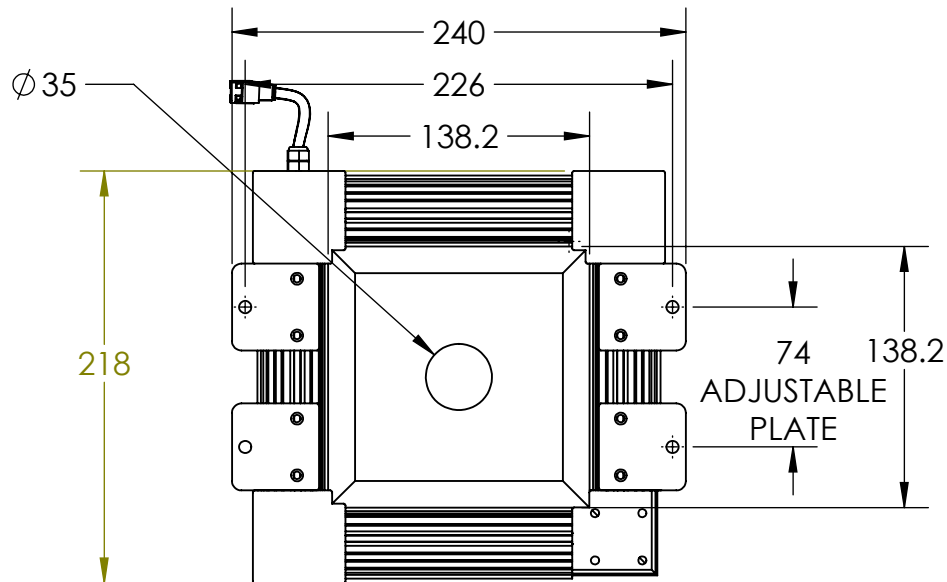

REVISIONS			
REV.	DESCRIPTIONS	EDIT BY	DATE:(d/m/y)

SECTION A-A
SCALE 1 : 4

DESIGN BY	KB TAN	UNIT:	PRODUCT SERIES: IDQ3 SERIES	
CHECK BY	KB TAN	MM	TITLE	DRAWING LAYOUT
DATE	15/01/2016	REVISION:	PART NO	IDQ3-00-120-X-RGB-24V
MATERIAL	-	01	DWG NO	-
FINISHING	-	SCALE:	SHEET 1 OF 1	
QTY	-	1 : 4		