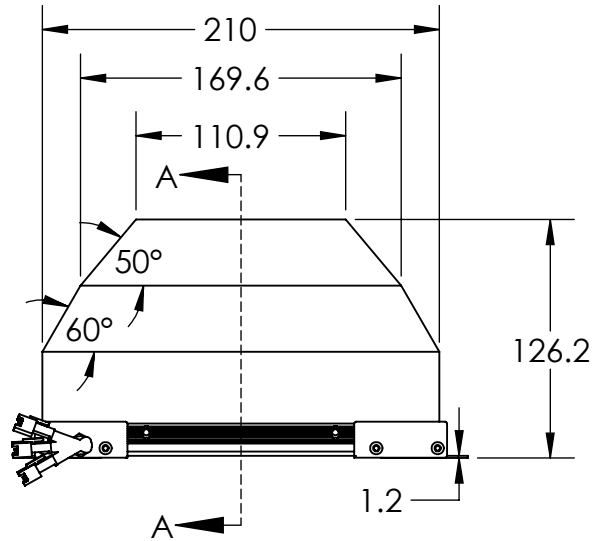

REVISIONS			
REV.	DESCRIPTIONS	EDIT BY	DATE:(d/m/y)

SECTION A-A
SCALE 1 : 4

DESIGN BY	KB TAN	UNIT:	PRODUCT SERIES: IDQ3 SERIES	
CHECK BY	KB TAN	MM	TITLE	DRAWING LAYOUT
DATE	15/01/2016	REVISION:	PART NO	IDQ3-00-120-X-RGB-24V
MATERIAL	-	01	DWG NO	-
FINISHING	-	SCALE:	SHEET 1 OF 1	
QTY	-	1 : 4		