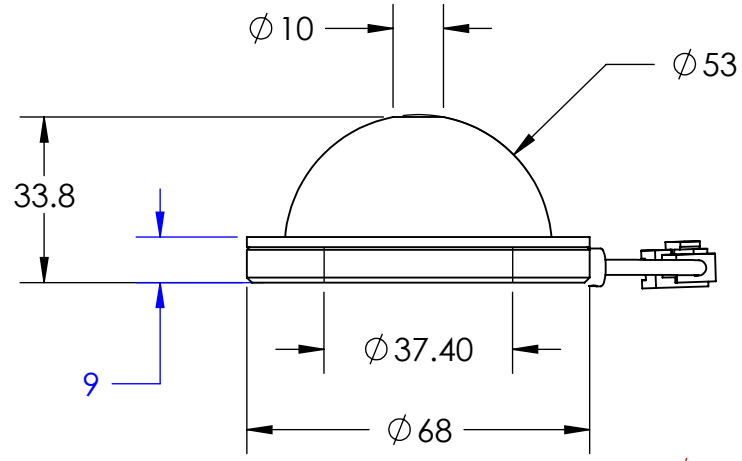

REVISIONS

| ZONE | REV. | DESCRIPTIONS | DATE | APP. |
|------|------|--------------|------|------|
|------|------|--------------|------|------|

| COLOR   | WAVE LENGHT       |
|---------|-------------------|
| RED:    | 630nm             |
| GREEN:  | 525nm             |
| BLUE:   | 470nm             |
| WHITE:  | --                |
| IR 850: | 850nm             |
| IR 940: | 940nm             |
| UV:     | 375nm             |
| RGB:    | 620nm/525nm/470nm |

|           |          |           |       |                             |                         |          |              |   |
|-----------|----------|-----------|-------|-----------------------------|-------------------------|----------|--------------|---|
| DESIGN BY | AZMI     | UNIT:     | MM    | PRODUCT SERIES: IDS5 SERIES |                         |          |              |   |
| CHECK BY  | KB TAN   | REVISION: | 01    |                             |                         |          |              |   |
| DATE      | 6/2/2018 | SCALE:    | 2 : 3 | TITLE                       | DRAWING LAYOUT          | COLOUR:  | -            | - |
| MATERIAL  | -        | DWG NO    | -     | PART NO                     | IDS5-00-050-1-IR850-24V | VOLTAGE: | -            | - |
| FINISHING | -        |           |       |                             |                         | CURRENT: | -            | - |
| QTY       | 1        |           |       |                             |                         | POWER:   | -            | - |
|           |          |           |       |                             |                         |          | SHEET 1 OF 1 |   |