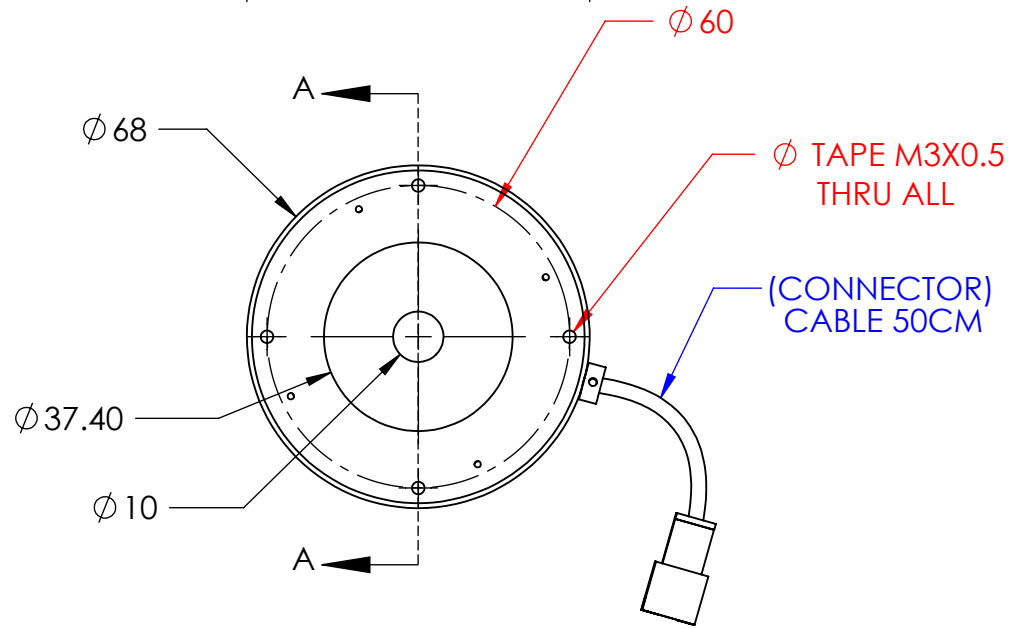

REVISIONS

| ZONE | REV. | DESCRIPTIONS | DATE | APP. |
|------|------|--------------|------|------|
|------|------|--------------|------|------|

| COLOR   | WAVE LENGHT       |
|---------|-------------------|
| RED:    | 630nm             |
| GREEN:  | 525nm             |
| BLUE:   | 470nm             |
| WHITE:  | --                |
| IR 850: | 850nm             |
| IR 940: | 940nm             |
| UV:     | 375nm             |
| RGB:    | 620nm/525nm/470nm |

|           |          |           |       |                             |                         |          |              |   |
|-----------|----------|-----------|-------|-----------------------------|-------------------------|----------|--------------|---|
| DESIGN BY | AZMI     | UNIT:     | MM    | PRODUCT SERIES: IDS5 SERIES |                         |          |              |   |
| CHECK BY  | KB TAN   | REVISION: | 01    |                             |                         |          |              |   |
| DATE      | 6/2/2018 | SCALE:    | 2 : 3 | TITLE                       | DRAWING LAYOUT          | COLOUR:  | -            | - |
| MATERIAL  | -        | DWG NO    | -     | PART NO                     | IDS5-00-050-1-IR850-24V | VOLTAGE: | -            | - |
| FINISHING | -        |           |       |                             |                         | CURRENT: | -            | - |
| QTY       | 1        |           |       |                             |                         | POWER:   | -            | - |
|           |          |           |       |                             |                         |          | SHEET 1 OF 1 |   |