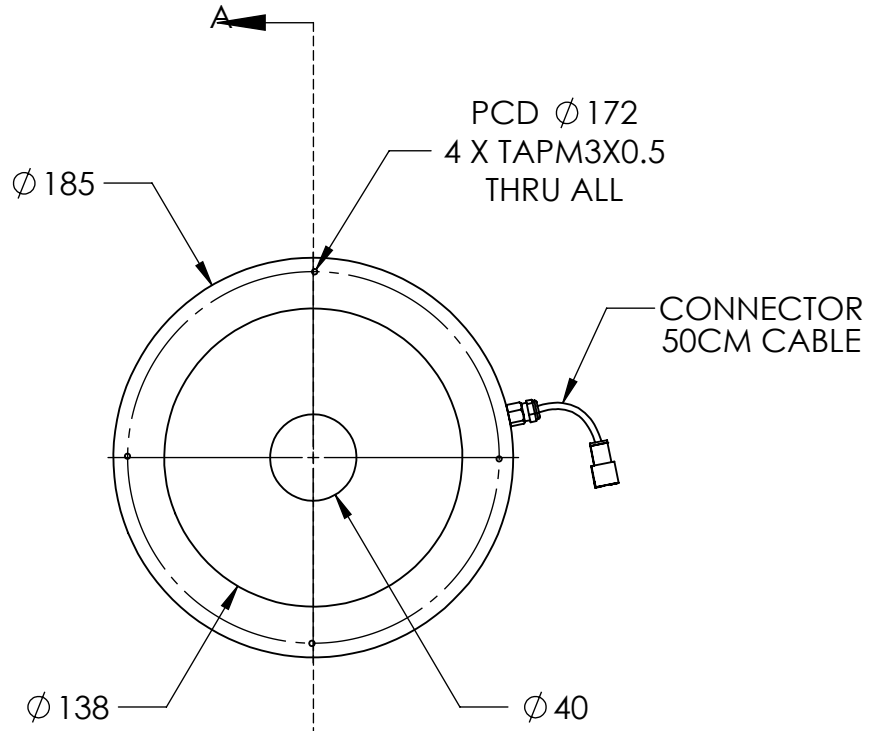

REVISIONS			
REV.	DESCRIPTIONS	EDIT BY	DATE:(d/m/y)

SECTION A-A  
SCALE 1 : 3.5

 <b>TMS LITE SDN. BHD.</b> <small>(Co. No. 071971V) LED ILLUMINATION SOLUTION PARTNER</small>	DESIGN BY	FASIAH	UNIT:	PRODUCT SERIES : IDS5 SERIES	
	CHECK BY	KB TAN	MM	TITLE	DRAWING LAYOUT
	DATE	15/11/2017	REVISION:	PART NO	IDS5-00-150-1-X-24V
	MATERIAL	-	01	DWG NO	-
	FINISHING	-	SCALE:	SHEET 1 OF 1	
QTY	-	1 : 3.5			