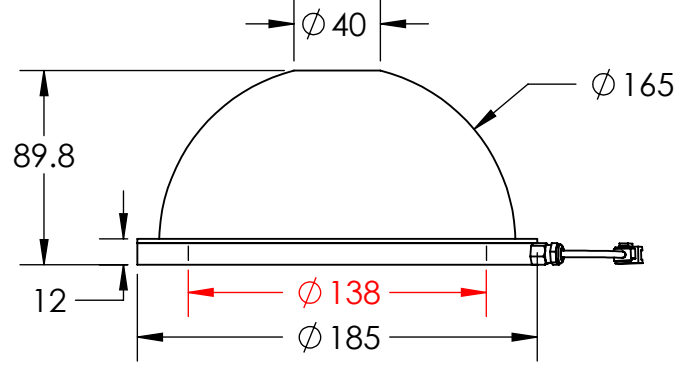

REVISIONS			
REV.	DESCRIPTIONS	EDIT BY	DATE:(d/m/y)

SECTION A-A  
SCALE 1 : 3.5

 <b>TMS LITE SDN. BHD.</b> <small>(Co. No. 071971V) LED ILLUMINATION SOLUTION PARTNER</small>	DESIGN BY	FASIAH	UNIT:	PRODUCT SERIES : IDS5 SERIES	
	CHECK BY	KB TAN	MM	TITLE	DRAWING LAYOUT
	DATE	15/11/2017	REVISION:	PART NO	IDS5-00-150-1-X-24V
	MATERIAL	-	01	DWG NO	-
	FINISHING	-	SCALE:	SHEET 1 OF 1	
QTY	-	1 : 3.5			